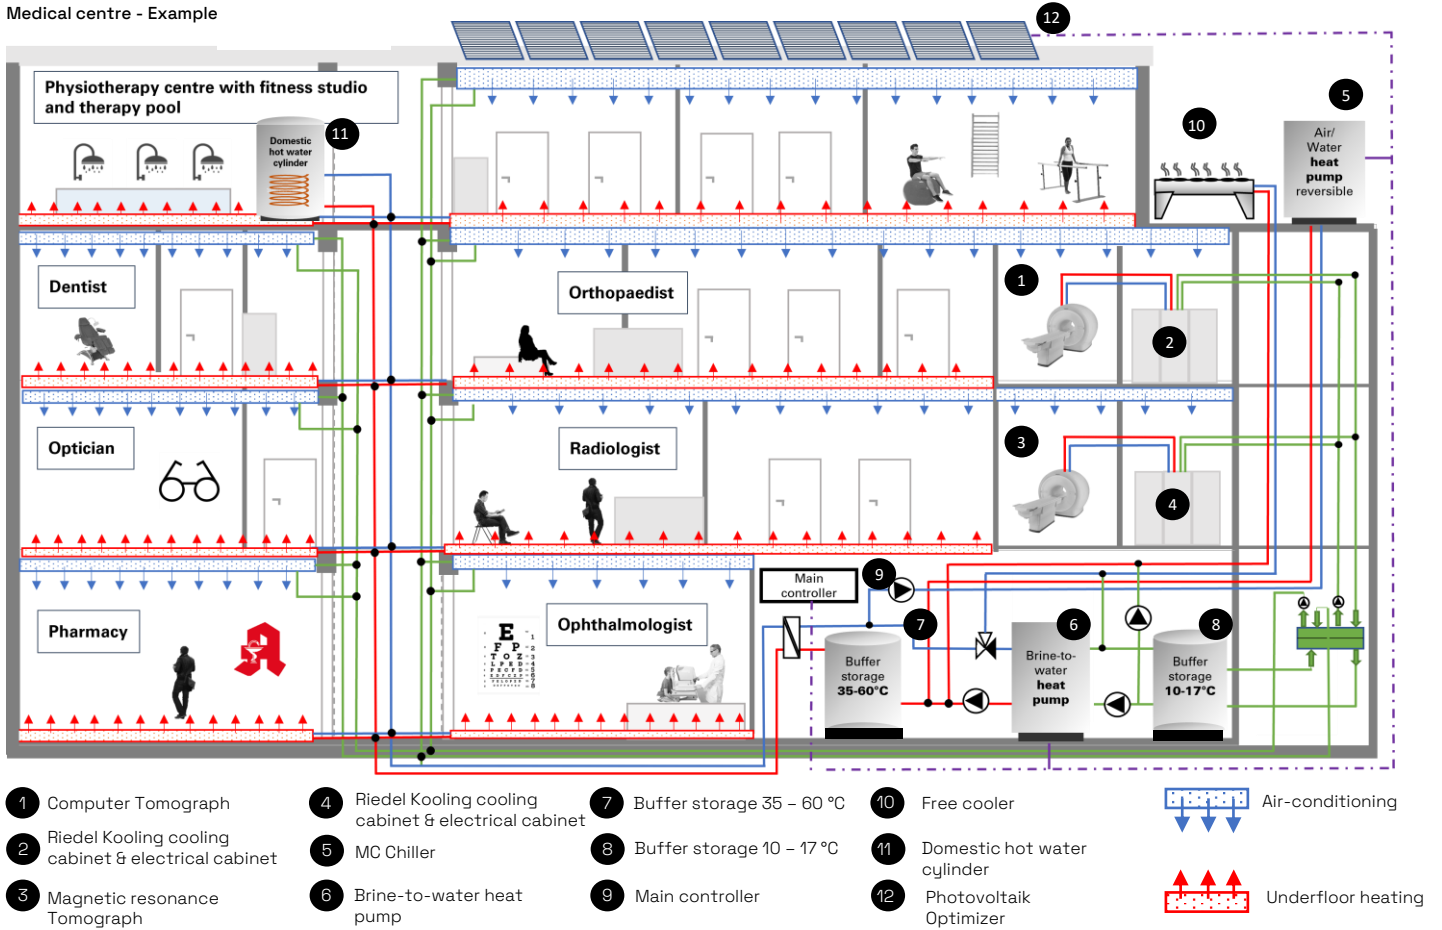

Targeted waste heat recovery.

For medical cooling.

Precise cooling with simultaneous use of waste heat.

With Riedel Kooling products, energy can be converted and used efficiently in integrated system solutions.

Heating
(building heating)

Cooling (medical and building cooling)

Parallel heating and cooling

Domestic hot water treatment

Increase energy efficiency.

Minimise operating costs and CO₂ emissions.

The Riedel Kooling system solution enables targeted waste heat recovery. The waste heat from the imaging diagnostic device and air-conditioning is transferred using a heat pump and can be used to heat rooms and for domestic hot water preparation. Whether you need heating or cooling, or both. The Riedel Kooling system solution makes synergies usable.

Medical centre.

Use of synergies with integrated concepts.

Medical centre - Example

What we offer.

With international facilities and experts, we bundle our competencies to deliver the highest standards of technology and service.

Analysis & consulting.

Optimisation of the entire system to create a highly efficient system – for optimal use and reduction of operating costs.

Conception & planning.

Conception and detail planning of the solutions tailored to the requirements, determination of the components and services.