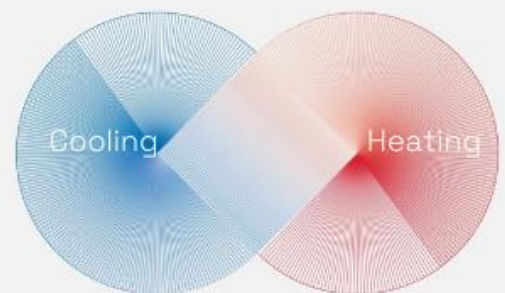

Heating
(building heating)

Cooling (medical and building cooling)

Parallel heating and cooling

Domestic hot water treatment

Increase energy efficiency.

Minimise operating costs and CO₂ emissions.

The Riedel Kooling system solution enables targeted waste heat recovery. The waste heat from the imaging diagnostic device and air-conditioning is transferred using a heat pump and can be used to heat rooms and for domestic hot water preparation. Whether you need heating or cooling, or both. The Riedel Kooling system solution makes synergies usable.